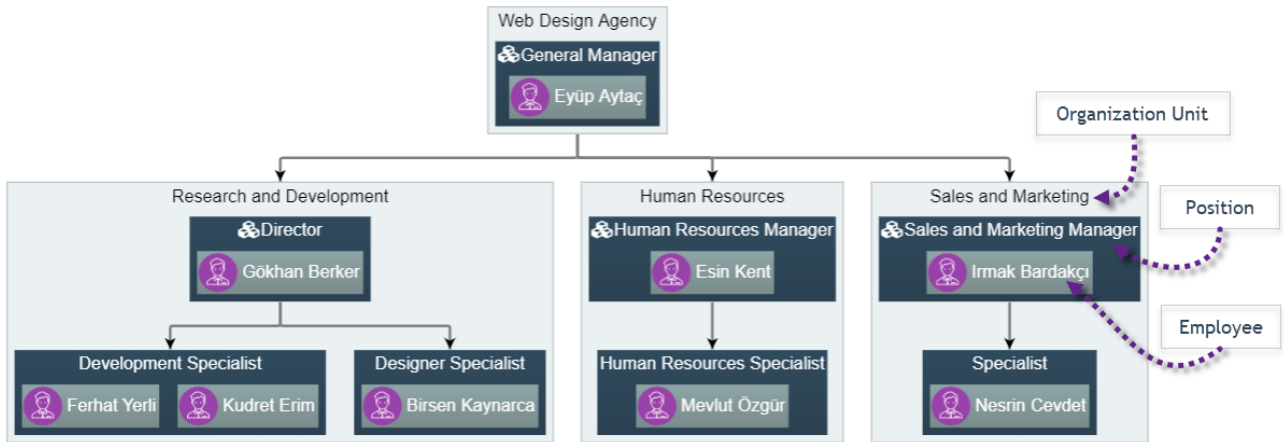

Organization Database

Organization [database](#) is a data structure that stores organized information and is classified according to the organizational approach.

The following schema exhibits the Emakin organization units style.

As depicted above each outer rectangle represents an organization unit in the organizational structure. Inside an organization unit, first rectangle is a position and the one inside is employee assigned to that position. Positions with the white icon beside, which are also placed on the top of each organization unit, are the manager positions of their organization units. The hierarchy between organization units and also positions are indicated with arrows going from one to many through vertical level.